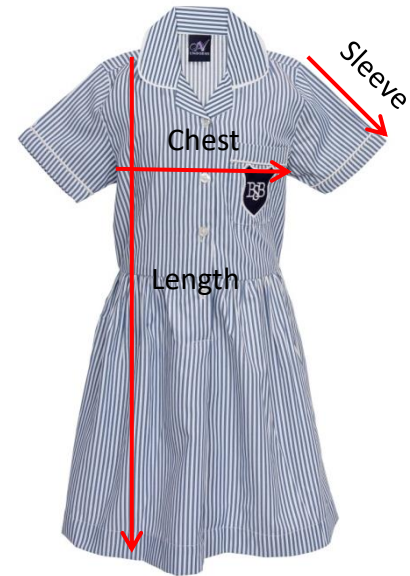

PINAFORE DRESS

Sizes	Length	Chest	Shoulder	Sleeve	Collar	Opening
2-3	24	11.5	10	4.5	10.5	18
4-5	26	12.5	10.5	5	11	19
6-7	27	13.5	11	5.5	11.5	20.5
8-9	28	14.5	11.5	5.5	12	22
10-11	30	15.5	12	6	12.5	24
S	32	17	13	6.5	13	26
M	33	18	14	7	13.5	28.5
L	34	19	14.5	7.5	13.5	30