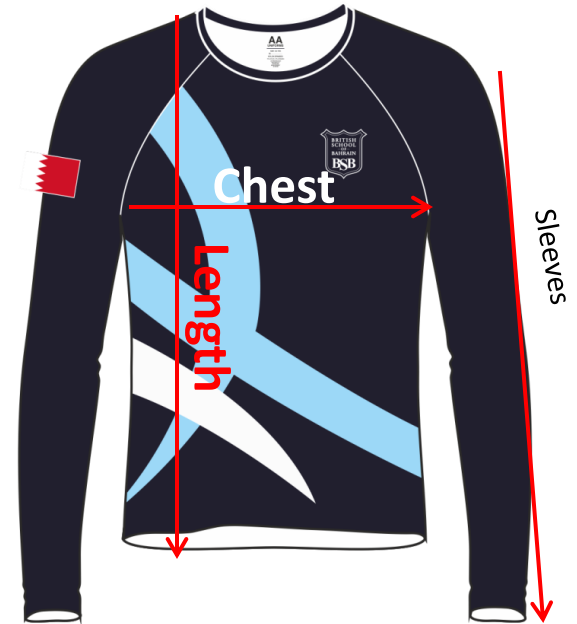

Boys Swim Shirts

Sizes	Length	Chest	Shoulder	H.Sleeve	F.Sleeve
2-3	17.5	12	11	5	18
4-5	18.5	13	12	5.25	19
6-7	19.5	14	13	5.5	19.5
8-9	20.5	15	14	6	20.5
10-11	21.5	16	15	6.5	21.5
12-13	22.5	17	16	7	23
14-15	23.5	18	17	7.5	24