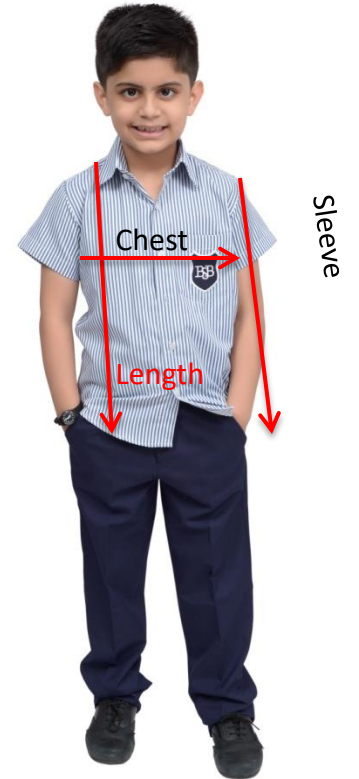

Ready Garment Measurement

Boys Sky Blue Shirts –						
Sizes	Length	Chest	Shoulder	F.Sleeve	H.Sleeve	Neck
16-17	28	21	18.5	22.5	7.5	15.5
18-19	29	22	19	23	8	16
S	30	23	19.5	24	8.5	17
M	31	24	20	24.5	8.5	17
L	32	25	20.5	25	8.5	17

Boys Striped Shirts

Sizes	Length	Chest	Shoulder	F.Sleeve	H.Sleeve	Neck
2-3	18	14	12	14	6	11
4-5	19	15	13	15	6	11.5
6-7	22	16	14	18	6	12
8-9	23.5	17	15	19	7	12.5
10-11	25	18	16	20	7	13.5
S	26.5	19	17	21	7	14.5
M	27.5	20	18	22	7.5	15
L	28	21	18.5	22.5	7.5	15.5