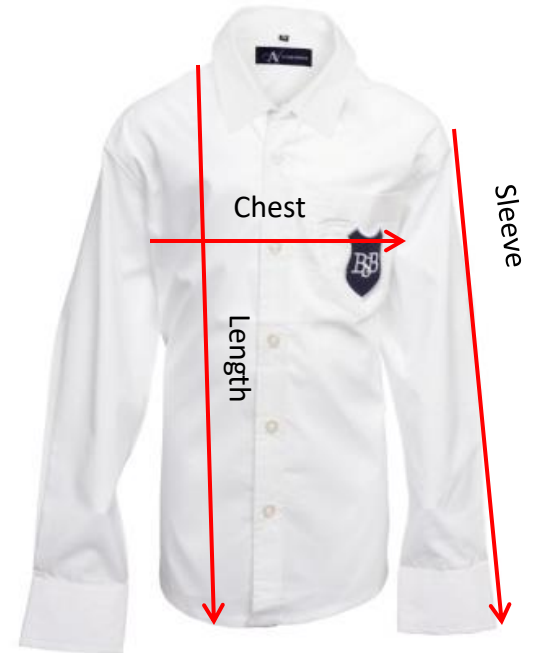

Boys White Shirts

Sizes	Length	Chest	Shoulder	F.Sleeve	H.Sleeve	Neck
6-7	22	16	14	18	6	12
8-9	23.5	17	15	19	7	12.5
10-11	25	18	16	20	7	13.5
12-13	26.5	19	17	21	7	14.5
14-15	27.5	20	18	22	7.5	15
16-17	28	21	18.5	22.5	7.5	15.5
S	29	22	19	23	8	16
M	30	23	19.5	24	8.5	17
L	31	24	20	24.5	8.5	17