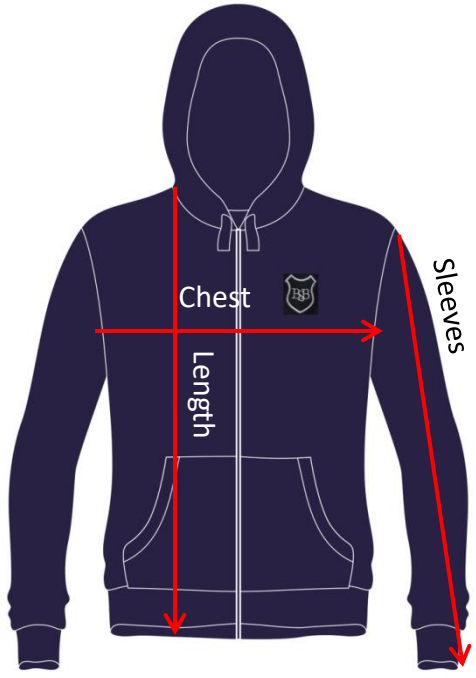

GREY SKIRTS		
Sizes	Length	Waist
16-17	23	32
18-19	24	34
S	25	36
M	26	38

GIRLS NAVY BLUE PLEATED SKIRTS

Sizes	Length	Waist
2-3	14	20
4-5	15.5	22
6-7	16.5	24
8-9	18	26
10-11	20	27
12-13	21	28
14-15	22	30
16-17	23	32
18-19	24	34
20-21	25	36

GIRLS NAVY BLUE PLEATED SKORTS

Sizes	Length	Waist
8-9	18	26
10-11	20	27
12-13	21	28
14-15	22	30
S	23	32

Sweat Shirts

Sizes	Length	chest	Sleeve
2-3	17.25	13.5	13.75
4-5	18.5	14.25	15.75
6-7	20	15.5	17.5
8-9	21.75	16.5	19
10-11	23.75	17.5	21
12-13	25.75	18.5	22.75
14-15	27.5	19.5	24.25
16-17	29.5	20.5	25
XL	30.25	24.5	27.25
2XL	31	25.5	27.5
3XL	32	26.5	28

Zip Up Hoodie			
Sizes	Length	Chest	Sleeve
2-3	17.25	13.5	13.75
4-5	18.5	14.25	15.75
6-7	20	15.5	17.5
8-9	21.75	16.5	19
10-11	23.75	17.5	21
12-13	25.75	18.5	22.75
14-15	27.5	19.5	24.25
16-17	29.5	20.5	25
XL	30.25	24.5	27.25
2XL	31	25.5	27.5
3XL	32	26.5	28