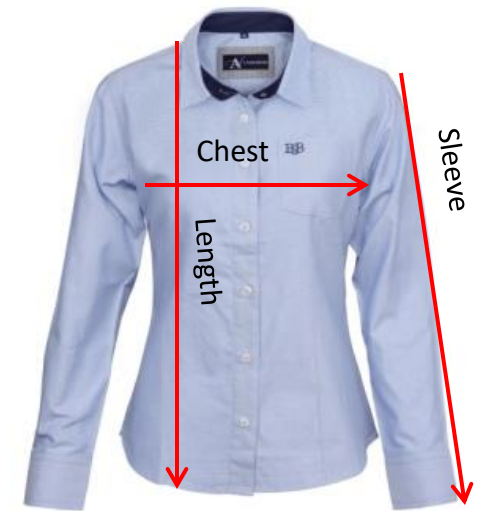

Girls Sky Blue Shirts

Sizes	Length	Chest	Shoulder	F.Sleeve	H.Sleeve	Neck
16-17	28	21	18.5	22.5	7.5	15.5
18-19	29	22	19	23	8	16
S	30	23	19.5	24	8.5	17
M	31	24	20	24.5	8.5	17
L	32	25	20.5	25	8.5	17