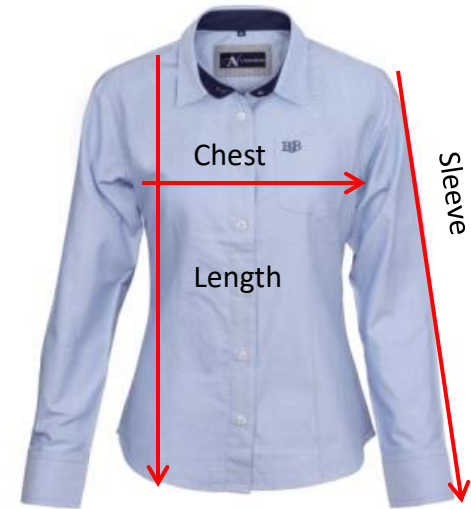

Ready Garment Measurement

Boys Sky Blue Shirts –						
Sizes	Length	Chest	Shoulder	F.Sleeve	H.Sleeve	Neck
16-17	28	21	18.5	22.5	7.5	15.5
18-19	29	22	19	23	8	16
S	30	23	19.5	24	8.5	17
M	31	24	20	24.5	8.5	17
L	32	25	20.5	25	8.5	17