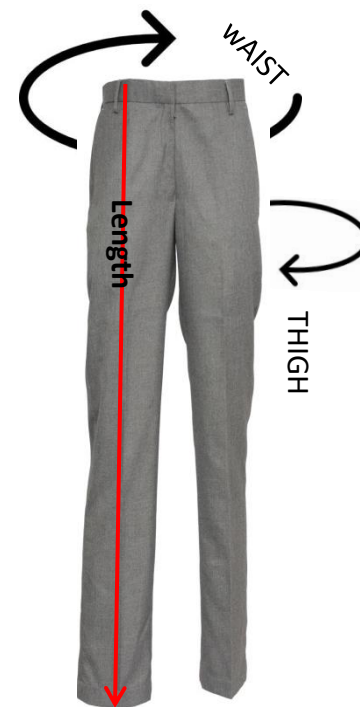

GIRLS GREY TROUSERS

Sizes	Length	Waist	Thigh	Bottom
16-17	37	32	24	13
18-19	38	34	25	13
S	39	36	26	13.5
M	40	38	27	14
L	41	40	28	14