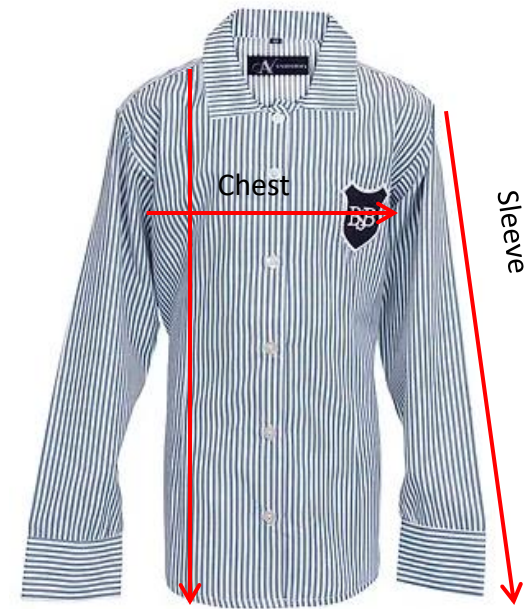

Girls Striped Shirts

Sizes	Length	Chest	Shoulder	F.Sleeve	H.Sleeve	Neck
8-9	23.5	17	15	19	7	12.5
10-11	25	18	16	20	7	13.5
12-13	26.5	19	17	21	7	14.5
14-15	27.5	20	18	22	7.5	15
S	28	21	18.5	22.5	7.5	15.5
M	29	22	19	23	8	16
L	30	23	19.5	24	8.5	17