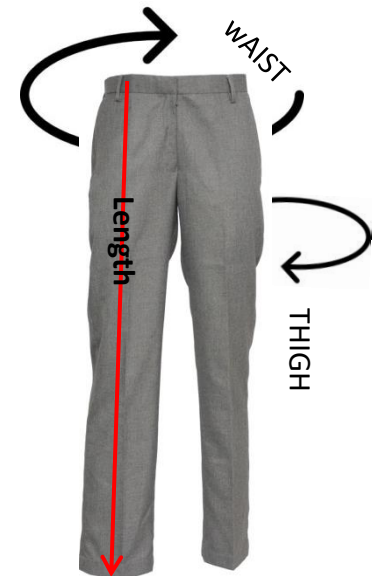

BOYS GREY TROUSERS				
Sizes	Length	Waist	Thigh	Bottom
16-17	38	34	24	14
18-19	39	36	26	14.5
S	40	38	28	14.5
M	41	40	29	15
L	42	42	31	16